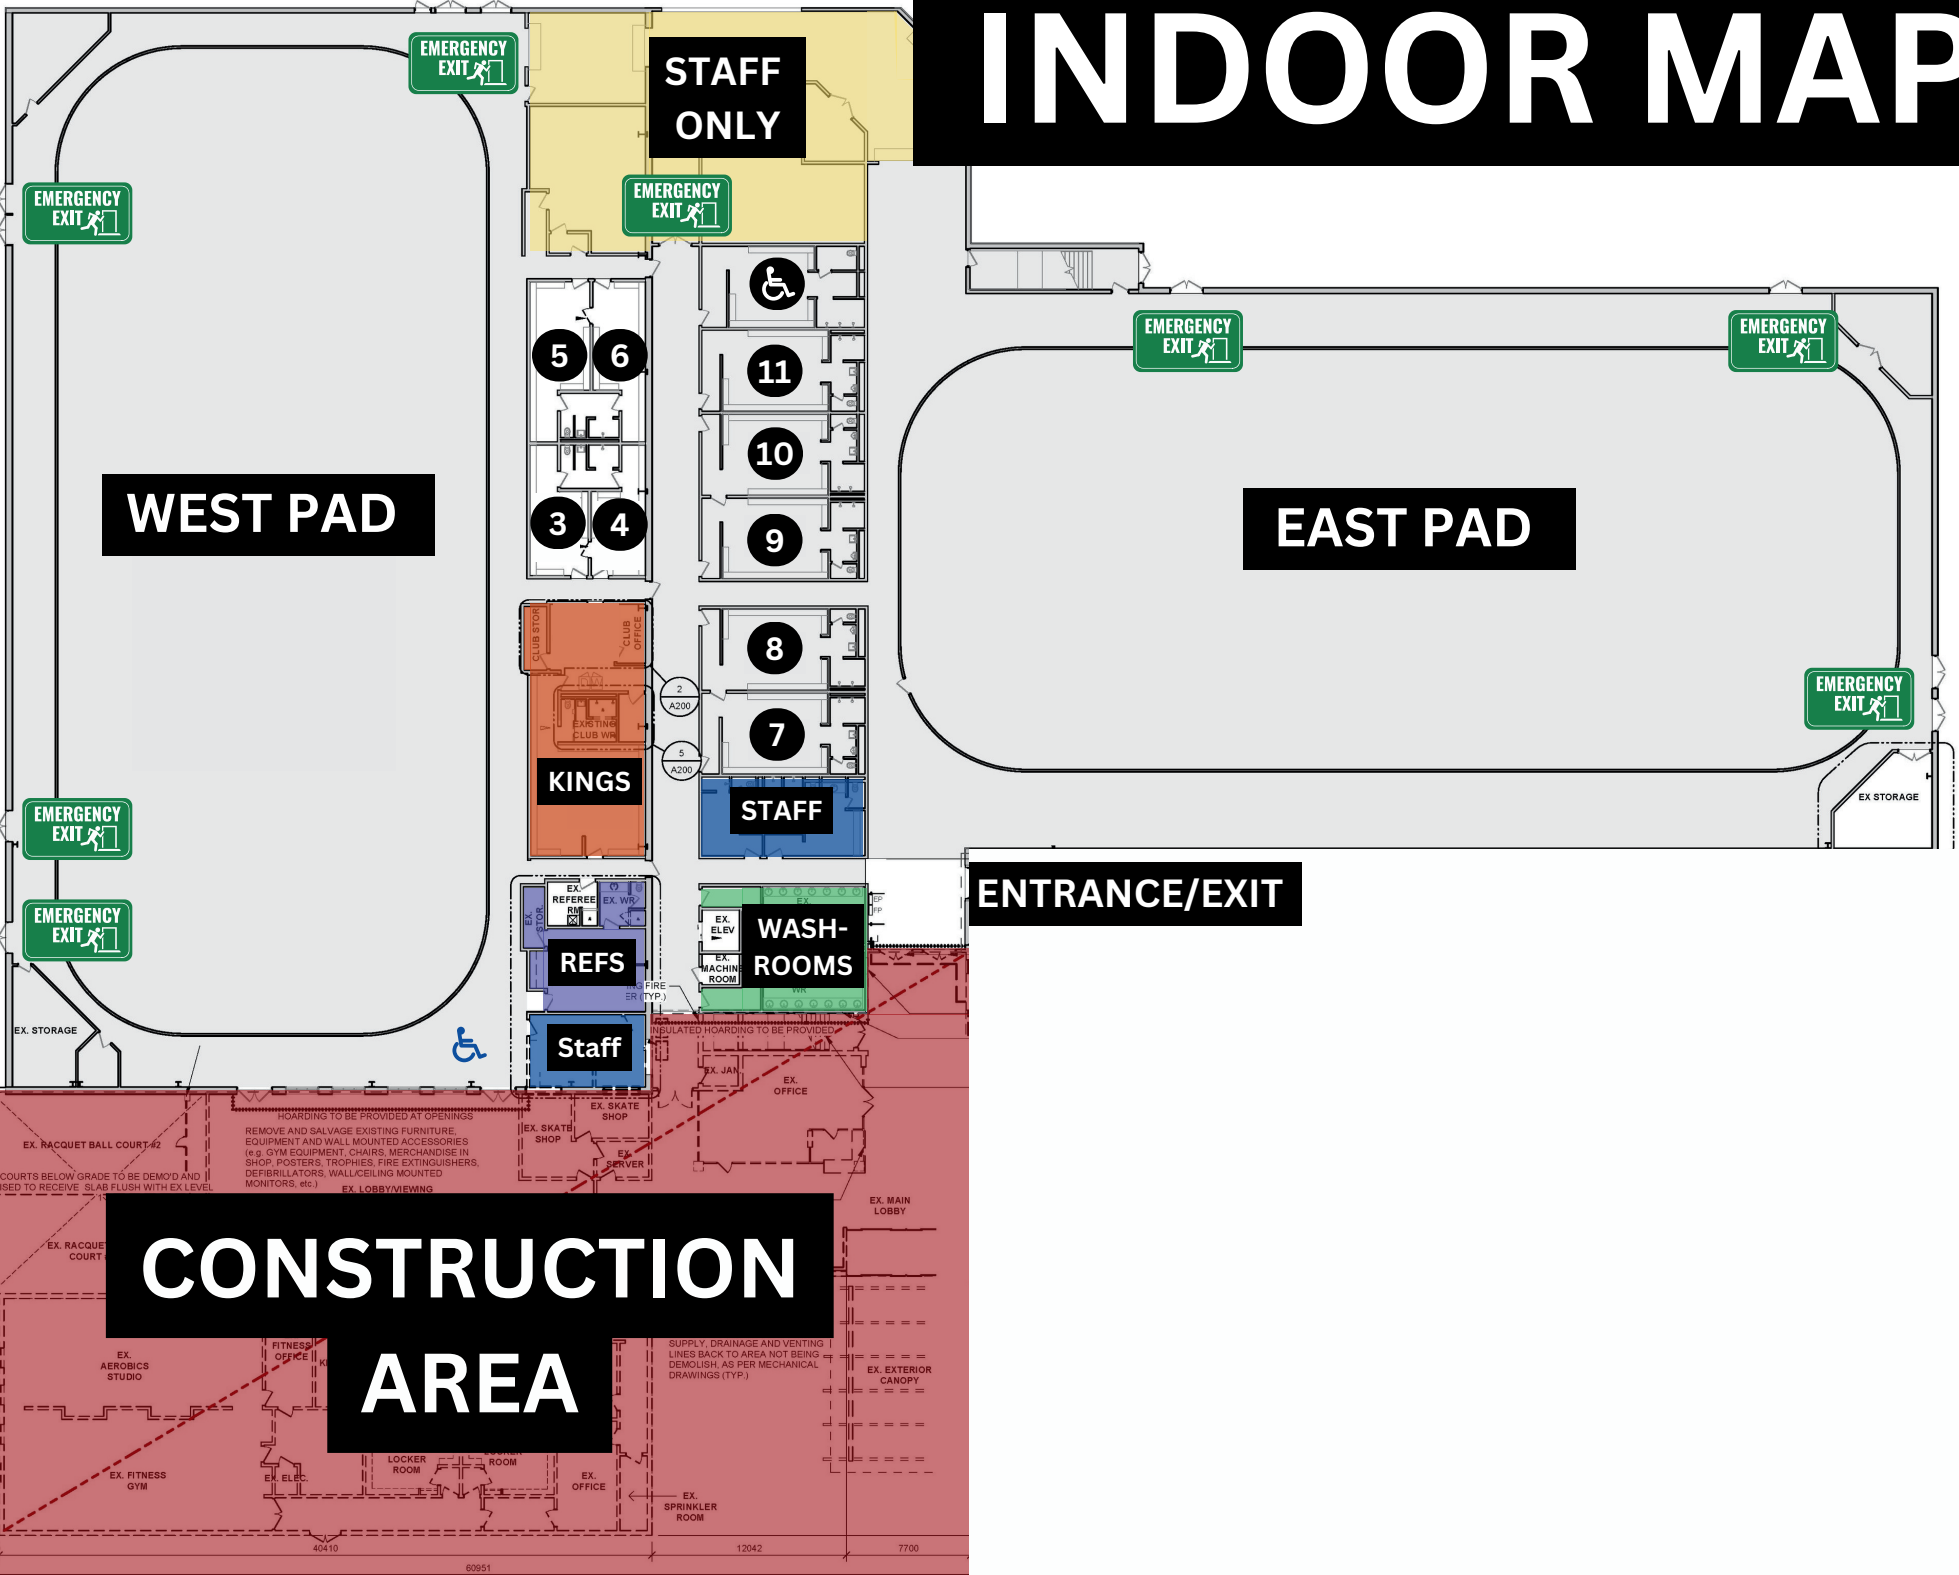

PEACH KING CENTRE

TEMPORARY ACCESS PLAN

REVISION DATE: AUGUST 19, 2024

SEPTEMBER 2024 - MARCH 2025

OUTDOOR MAP

INDOOR MAP

IMPORTANT INFORMATION

- The Fitness Centre, Auditorium, Racquetball Courts, and West Lobby are now closed.
- There is no access to the 2nd floor for the public or staff.
- The accessible washroom has been relocated to what was formally Change Room 12.
- The Customer Service Desk has moved to the Livingston Activity Centre. For non-immediate customer service inquiries, contact 905-945-1288 or email recreation@grimsby.ca.
- If you have an immediate issue pertaining to the PKC facility, maintenance staff can be reached by calling 289-237-5482.
- Payment for public skates and shinny are card only. No cash will be accepted.
- Please avoid gathering in hallways and near entrances and exits
- The Peach King Centre will close for the season on March 31st, 2025.
- The PKC Expansion is expected to be complete in September 2025.
- Please visit www.grimsby.ca/pkcexpansion for more information.

THANK YOU FOR YOUR PATIENCE DURING CONSTRUCTION.