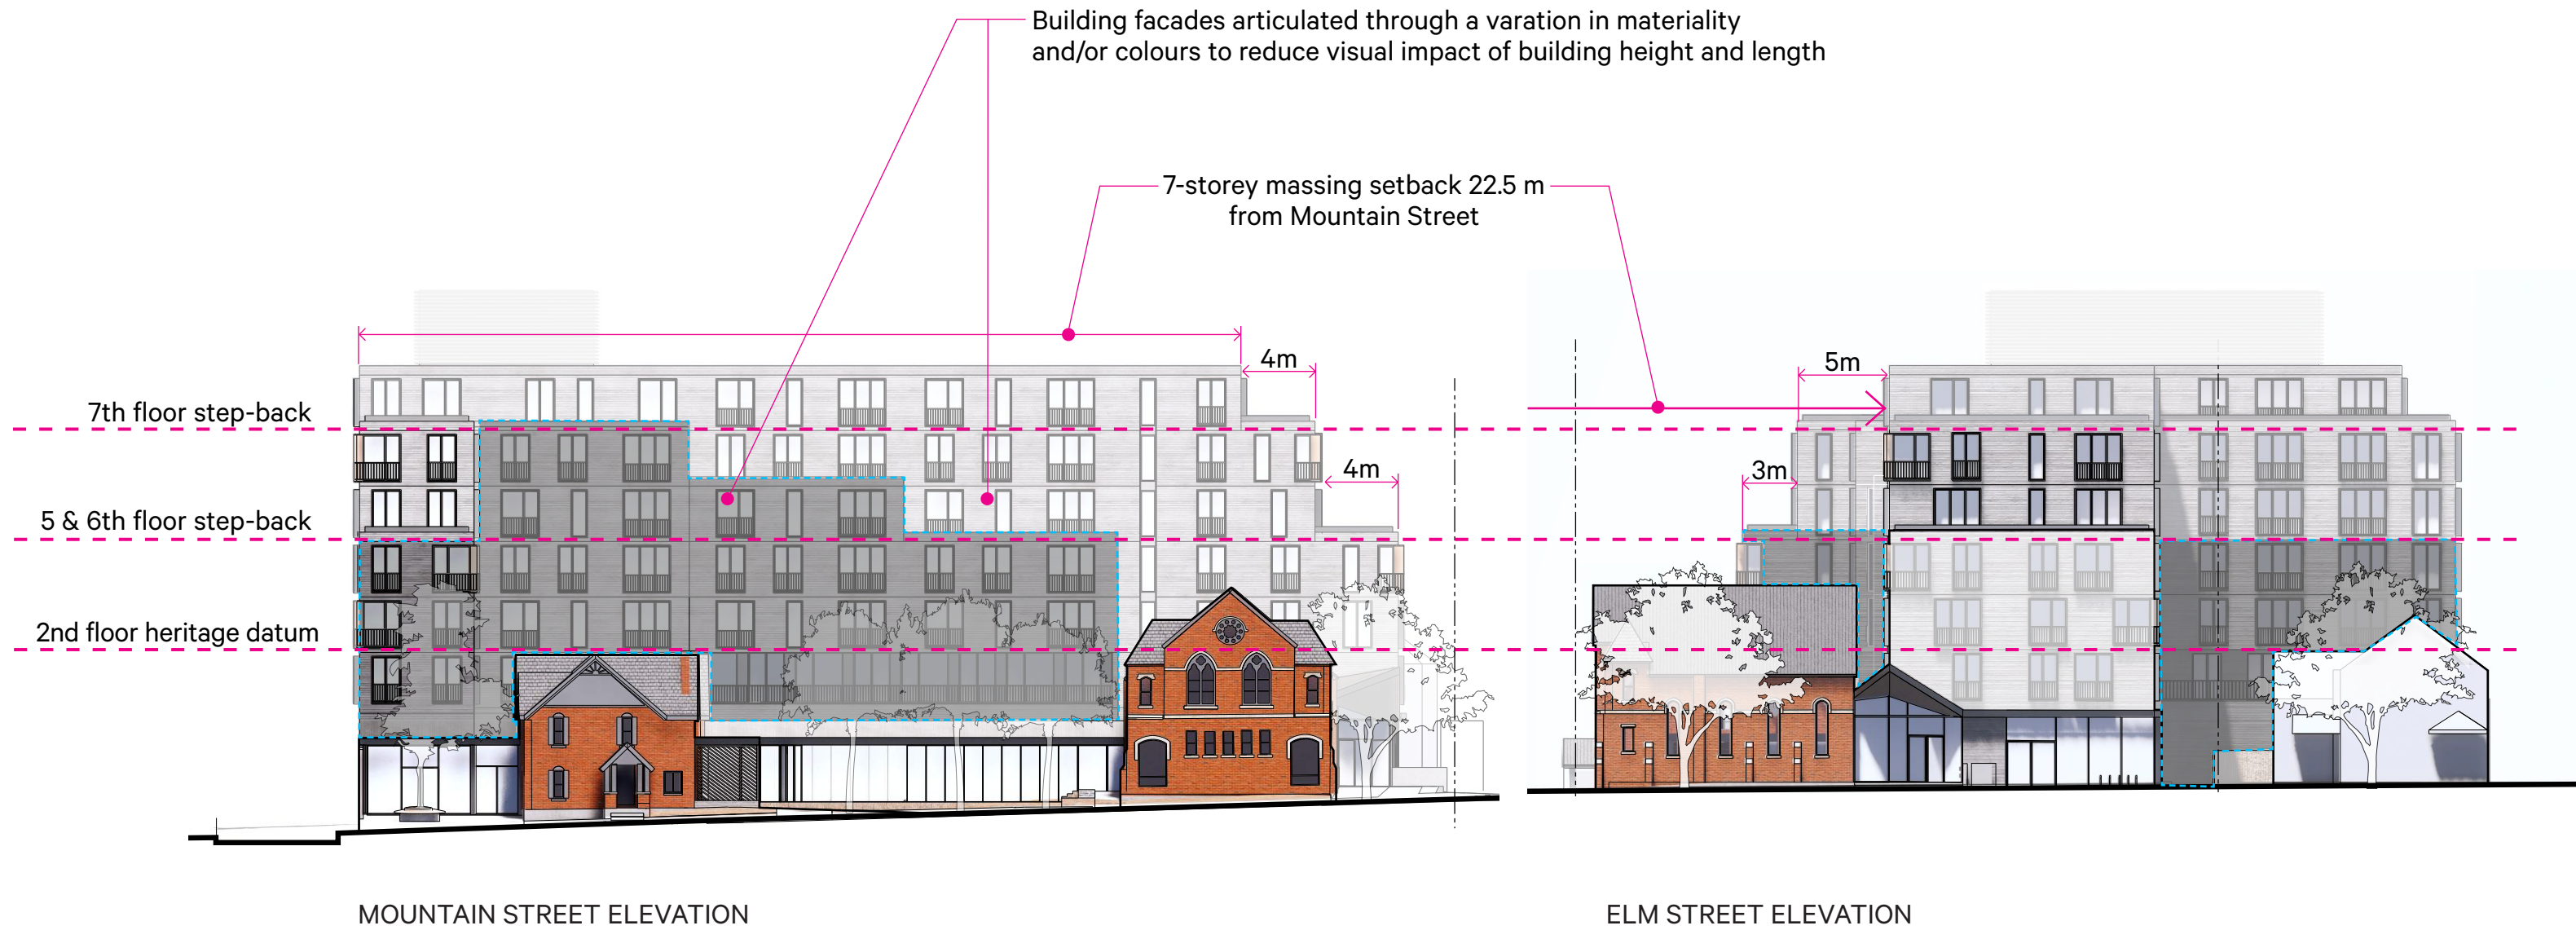

THE WOOLVERTON - 13 Mountain Street and 19 Elm Street

*Architectural details of the proposed building (i.e. building materials, etc.) to be confirmed at the Site Plan Approval stage